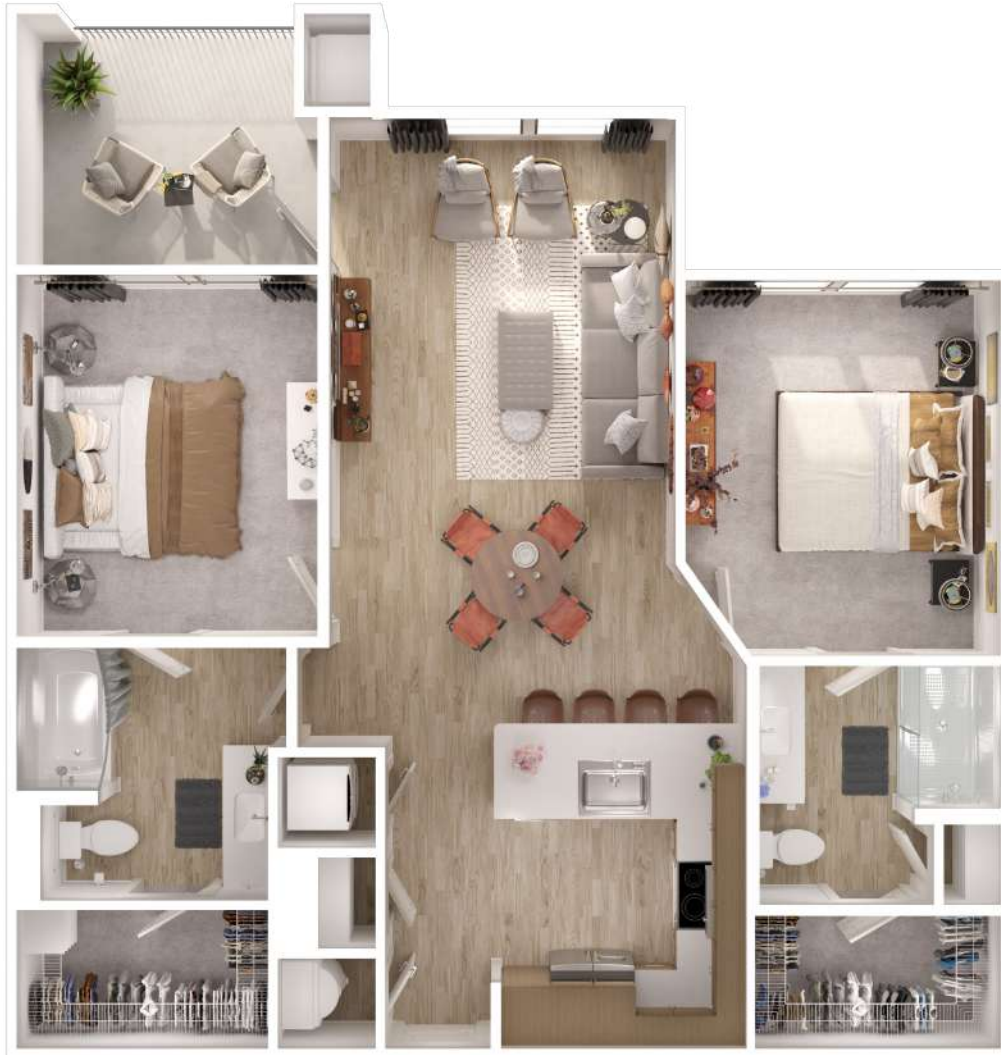

# B1

2 BED / 2 BATH

# 1026

SQ. FT.

6850 Foxtail Palm Way | Bradenton, FL 34210

[www.cirrusbradenton.com](http://www.cirrusbradenton.com)

*Floor plans are artist's rendering. All dimensions are approximate. Actual product and specifications may vary in dimension or detail. Not all features are available in every apartment. Prices and availability are subject to change. Please see a representative for details.*