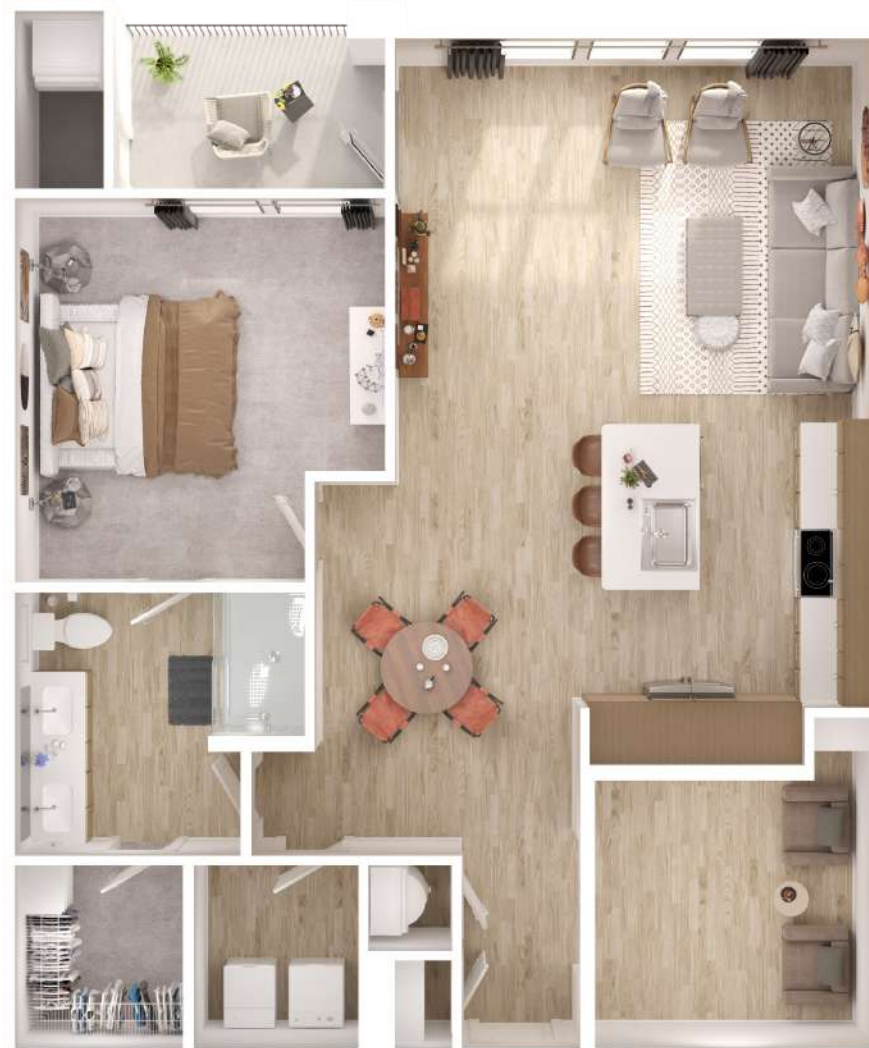

# A6D

1 BED / 1 BATH / DEN

# 1015

SQ. FT.

6850 Foxtail Palm Way | Bradenton, FL 34210

[www.cirrusbradenton.com](http://www.cirrusbradenton.com)

*Floor plans are artist's rendering. All dimensions are approximate. Actual product and specifications may vary in dimension or detail. Not all features are available in every apartment. Prices and availability are subject to change. Please see a representative for details.*