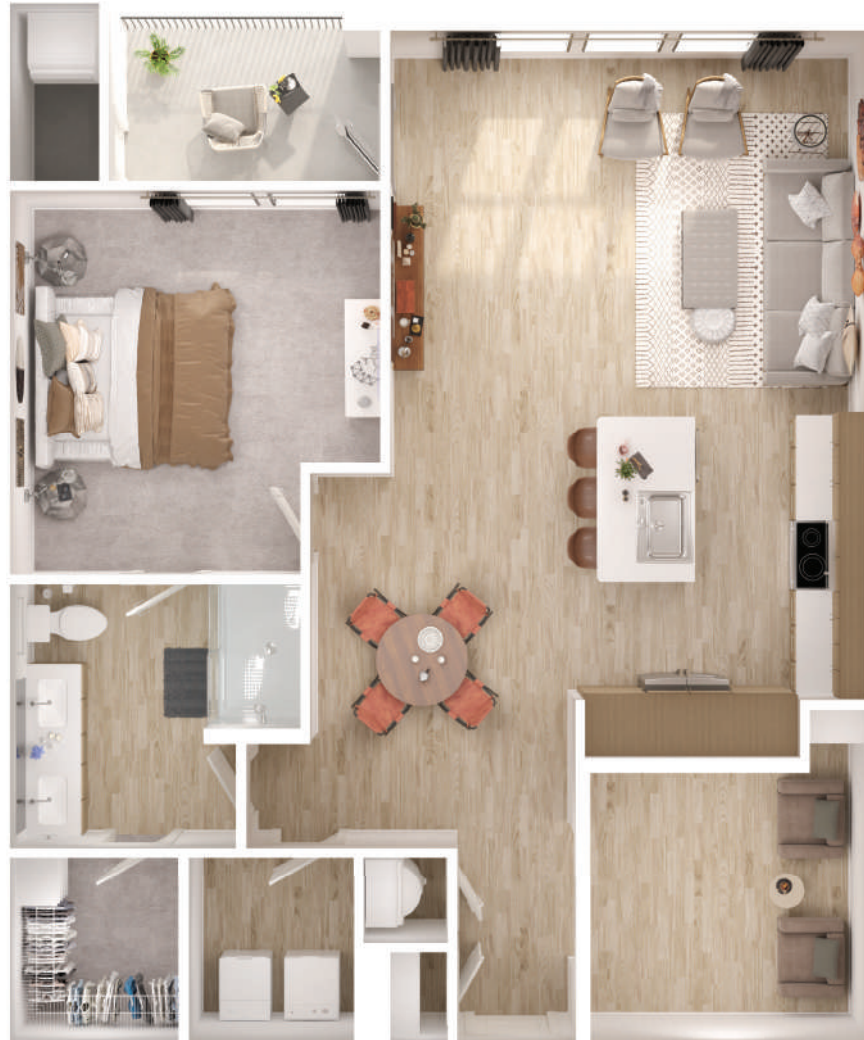

# A6D

1 BED / 1 BATH / DEN

# 1015

SQ. FT.

6850 Foxtail Palm Way | Bradenton, FL 34210

[www.cirrusbradenton.com](http://www.cirrusbradenton.com)

*Floor plans are artist's rendering. All dimensions are approximate. Actual product and specifications may vary in dimension or detail. Not all features are available in every apartment. Prices and availability are subject to change. Please see a representative for details.*