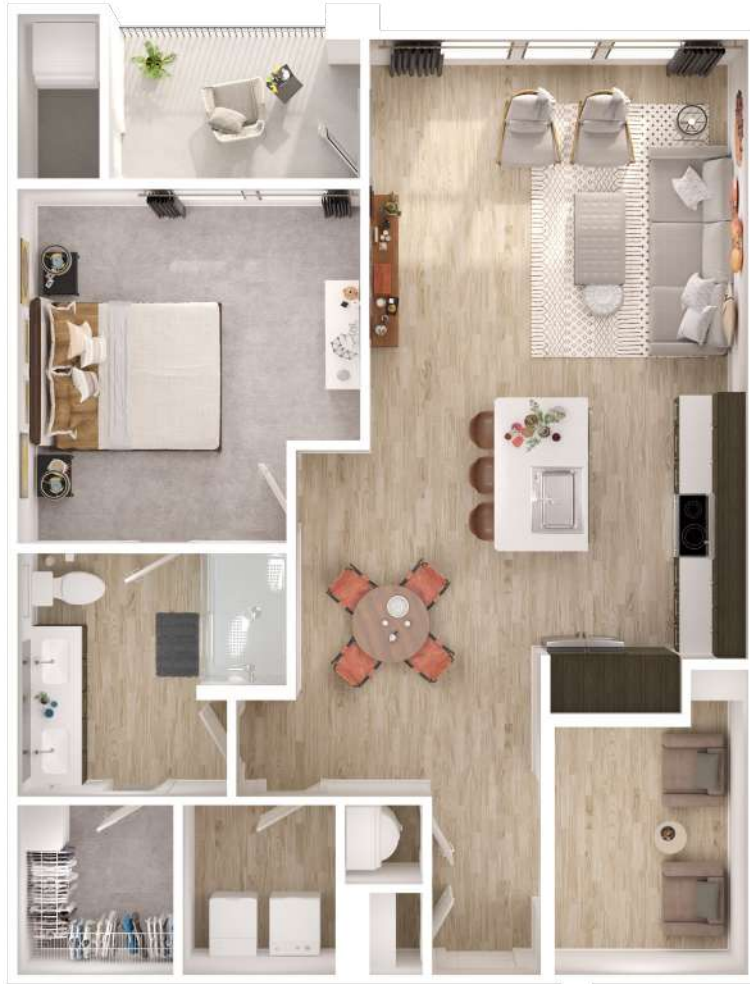

A5D

1 BED / 1 BATH / DEN

920

SQ. FT.

6850 Foxtail Palm Way | Bradenton, FL 34210

www.cirrusbradenton.com

Floor plans are artist's rendering. All dimensions are approximate. Actual product and specifications may vary in dimension or detail. Not all features are available in every apartment. Prices and availability are subject to change. Please see a representative for details.