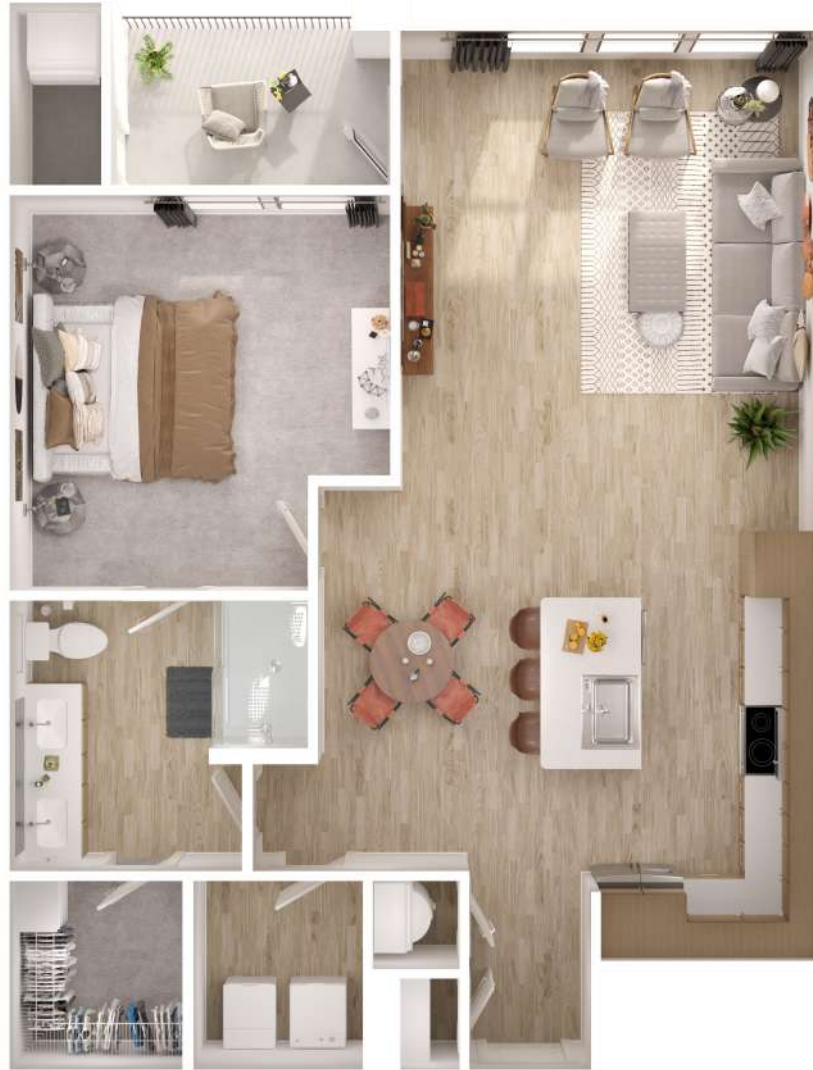

# A4

1 BED / 1 BATH

# 891

SQ. FT.

6850 Foxtail Palm Way | Bradenton, FL 34210

[www.cirrusbradenton.com](http://www.cirrusbradenton.com)

*Floor plans are artist's rendering. All dimensions are approximate. Actual product and specifications may vary in dimension or detail. Not all features are available in every apartment. Prices and availability are subject to change. Please see a representative for details.*