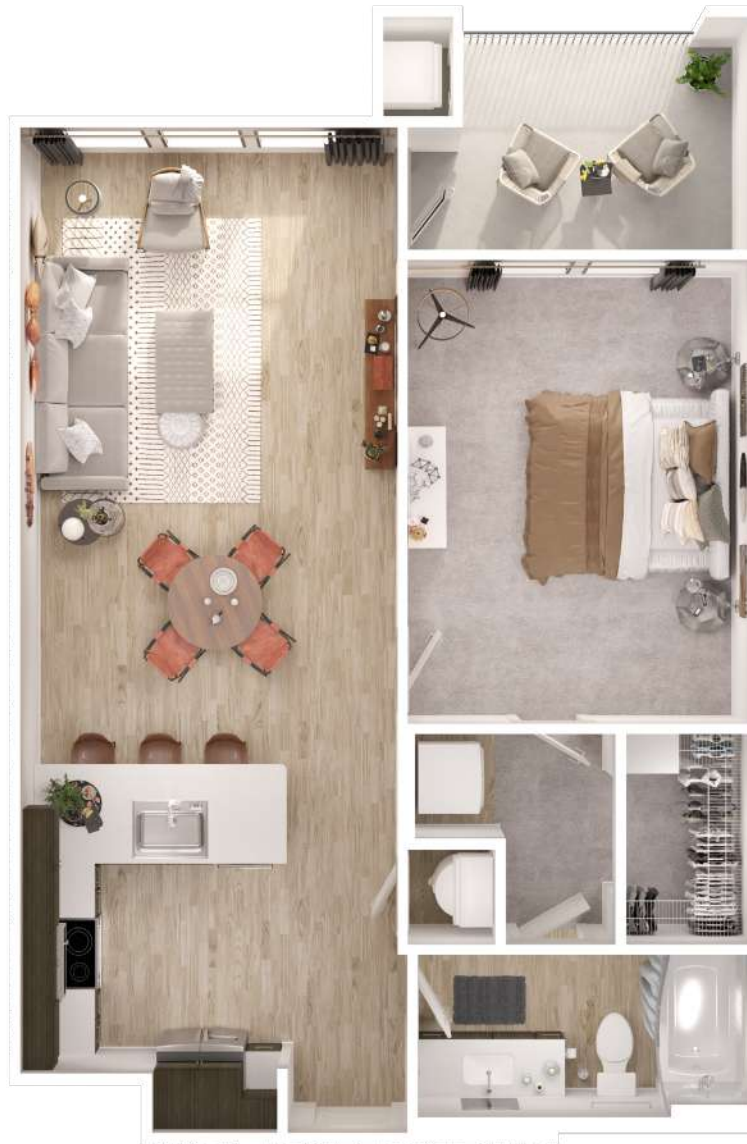

A2

1 BED / 1 BATH

793

SQ. FT.

6850 Foxtail Palm Way | Bradenton, FL 34210

www.cirrusbradenton.com

Floor plans are artist's rendering. All dimensions are approximate. Actual product and specifications may vary in dimension or detail. Not all features are available in every apartment. Prices and availability are subject to change. Please see a representative for details.